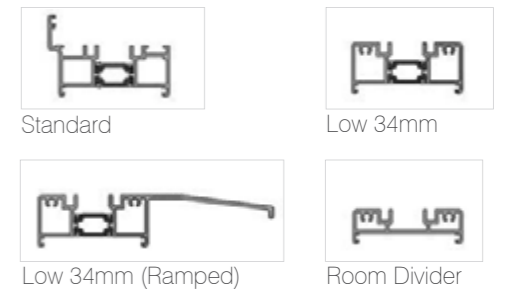

Size/Style & Threshold Options

Bi-fold doors can be manufactured to specific size and style requirements. Leaf sizes can range from a minimum width of 500mm to a maximum width of 1200mm. Select left, right or split stacked panes with the option of one or two traffic doors.

A range of threshold options are also available, including low threshold options designed for disabled access and suitable for interior use.