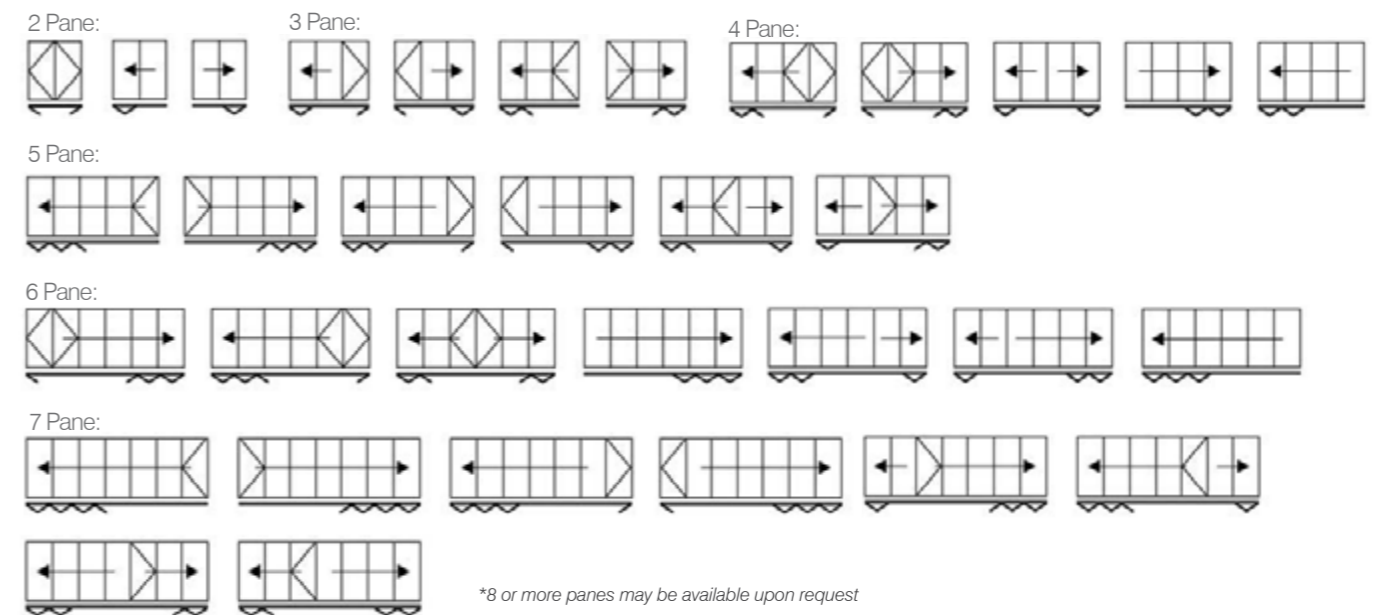

Opening Configurations