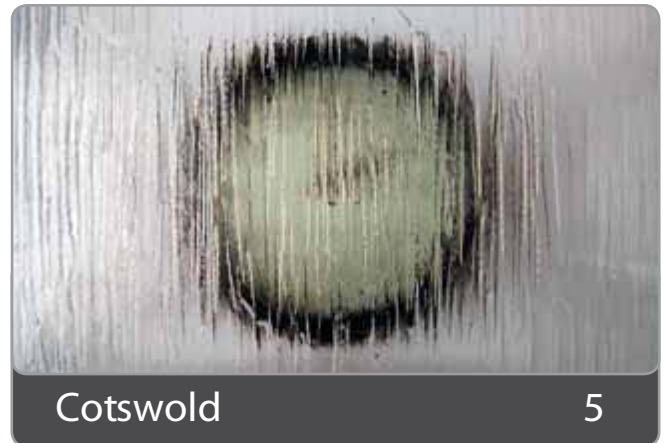

Charcoal Sticks

5